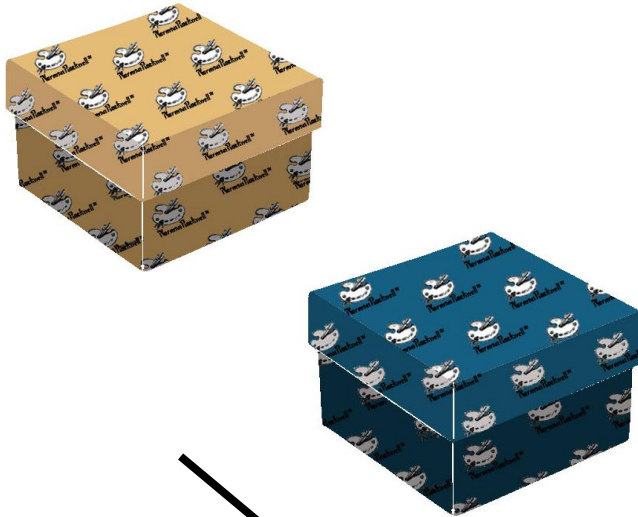

all ties will have NR initial lining

Norman Rockwell Signature cube box available to place neckties and bowties

Norman Rockwell scarf box

**Norman Rockwell Accessory Collection
Necktie**

100 % Silk

**Doctor with
doll**