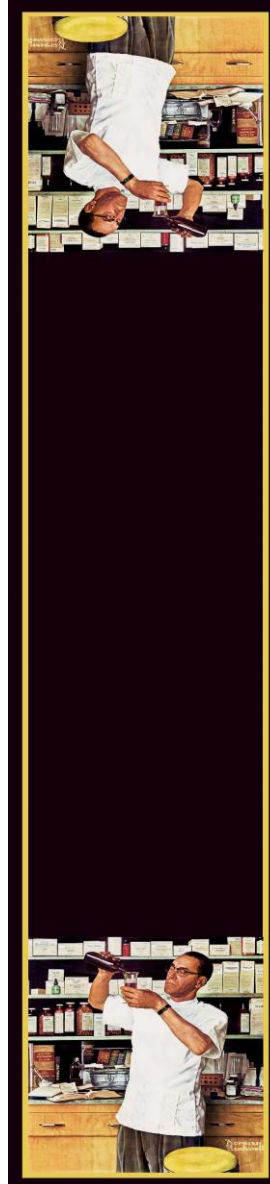

**Norman Rockwell
Accessory Collection
30 x 30 Scarf**

100 % Printed Silk

**Doctor with
doll**

**Norman Rockwell
Accessory Collection
11 x 54 Scarf**

100 % Printed Silk

The Pharmacist

LOYALTY
BRAND PRODUCTS