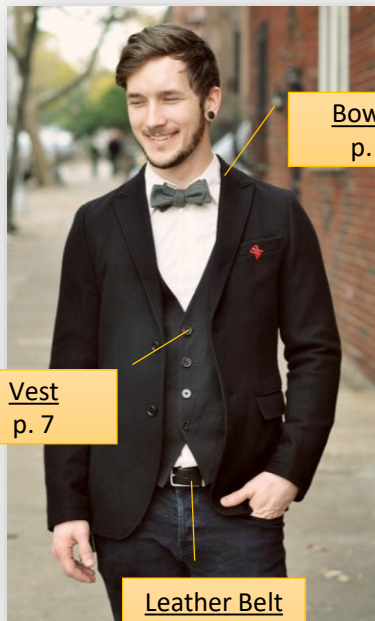

THE WELL-DRESSED INDIVIDUAL

Necktie
p. 3-4

Tie Ring
p. 8

Pocket Square
p. 6

Scarf
p. 6

Tie Bar
p. 8

Cuff Links
p. 8

Vest
p. 7

Bowtie
p. 5

Leather Belt
p. 7

Bracelet
p. 9

CLOTHING ACCESSORIES: NECKTIES

Styles

- Solids
- Stripped
- Single Logo
- Nailhead (all over logo)

Materials

- Silk
- Polyester
- Satin
- Twill