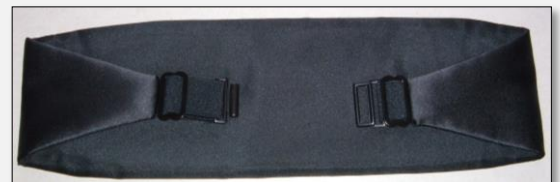

Sizes

- Toddler: clip-on 2"x7"
- Boys: zipper 2.5"x11"
- Prep: zipper 2.5"x14"
- Youth: self-tied 1.5"x48"
- Adult Narrow: self-tied 3" or 3.25"x58"
- Adult Standard: self-tied 3.5"x58"
- Adult XL: self-tied 3.5"x62"

Matching Fabric Boxes Available!

CLOTHING ACCESSORIES: NECKTIES

**Custom Shapes &
Designs Available!**

CLOTHING ACCESSORIES: BOWTIES

Tie Method

- Self-tied
 - 36" Long
 - Adjustable
- Pre-tied
 - 36" Long
 - Adjustable
- Clip-on

Styles

- Solids
- Stripped
- Single Logo
- Nailhead (all over logo)

Materials

- Silk
- Polyester

Matching Cummerbund Sets Available!

CLOTHING ACCESSORIES: SCARVES & POCKET SQUARES

Styles

- Solids
- Stripped
- Single Logo
- Nailhead (all over logo)