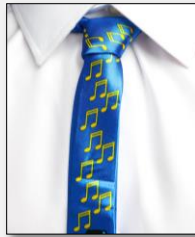

CLOTHING ACCESSORIES: NECKTIES

**Custom Shapes &
Designs Available!**