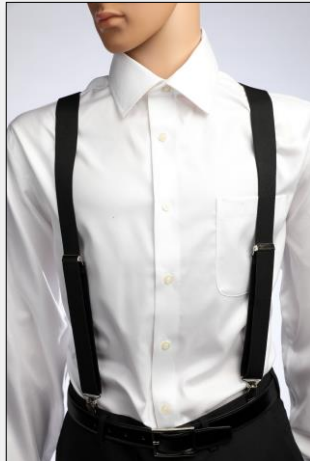

Suspenders

- Materials: Silk & Polyester
- Fasten styles: Clip-ends, Drop-clip, Button
- Extra long available